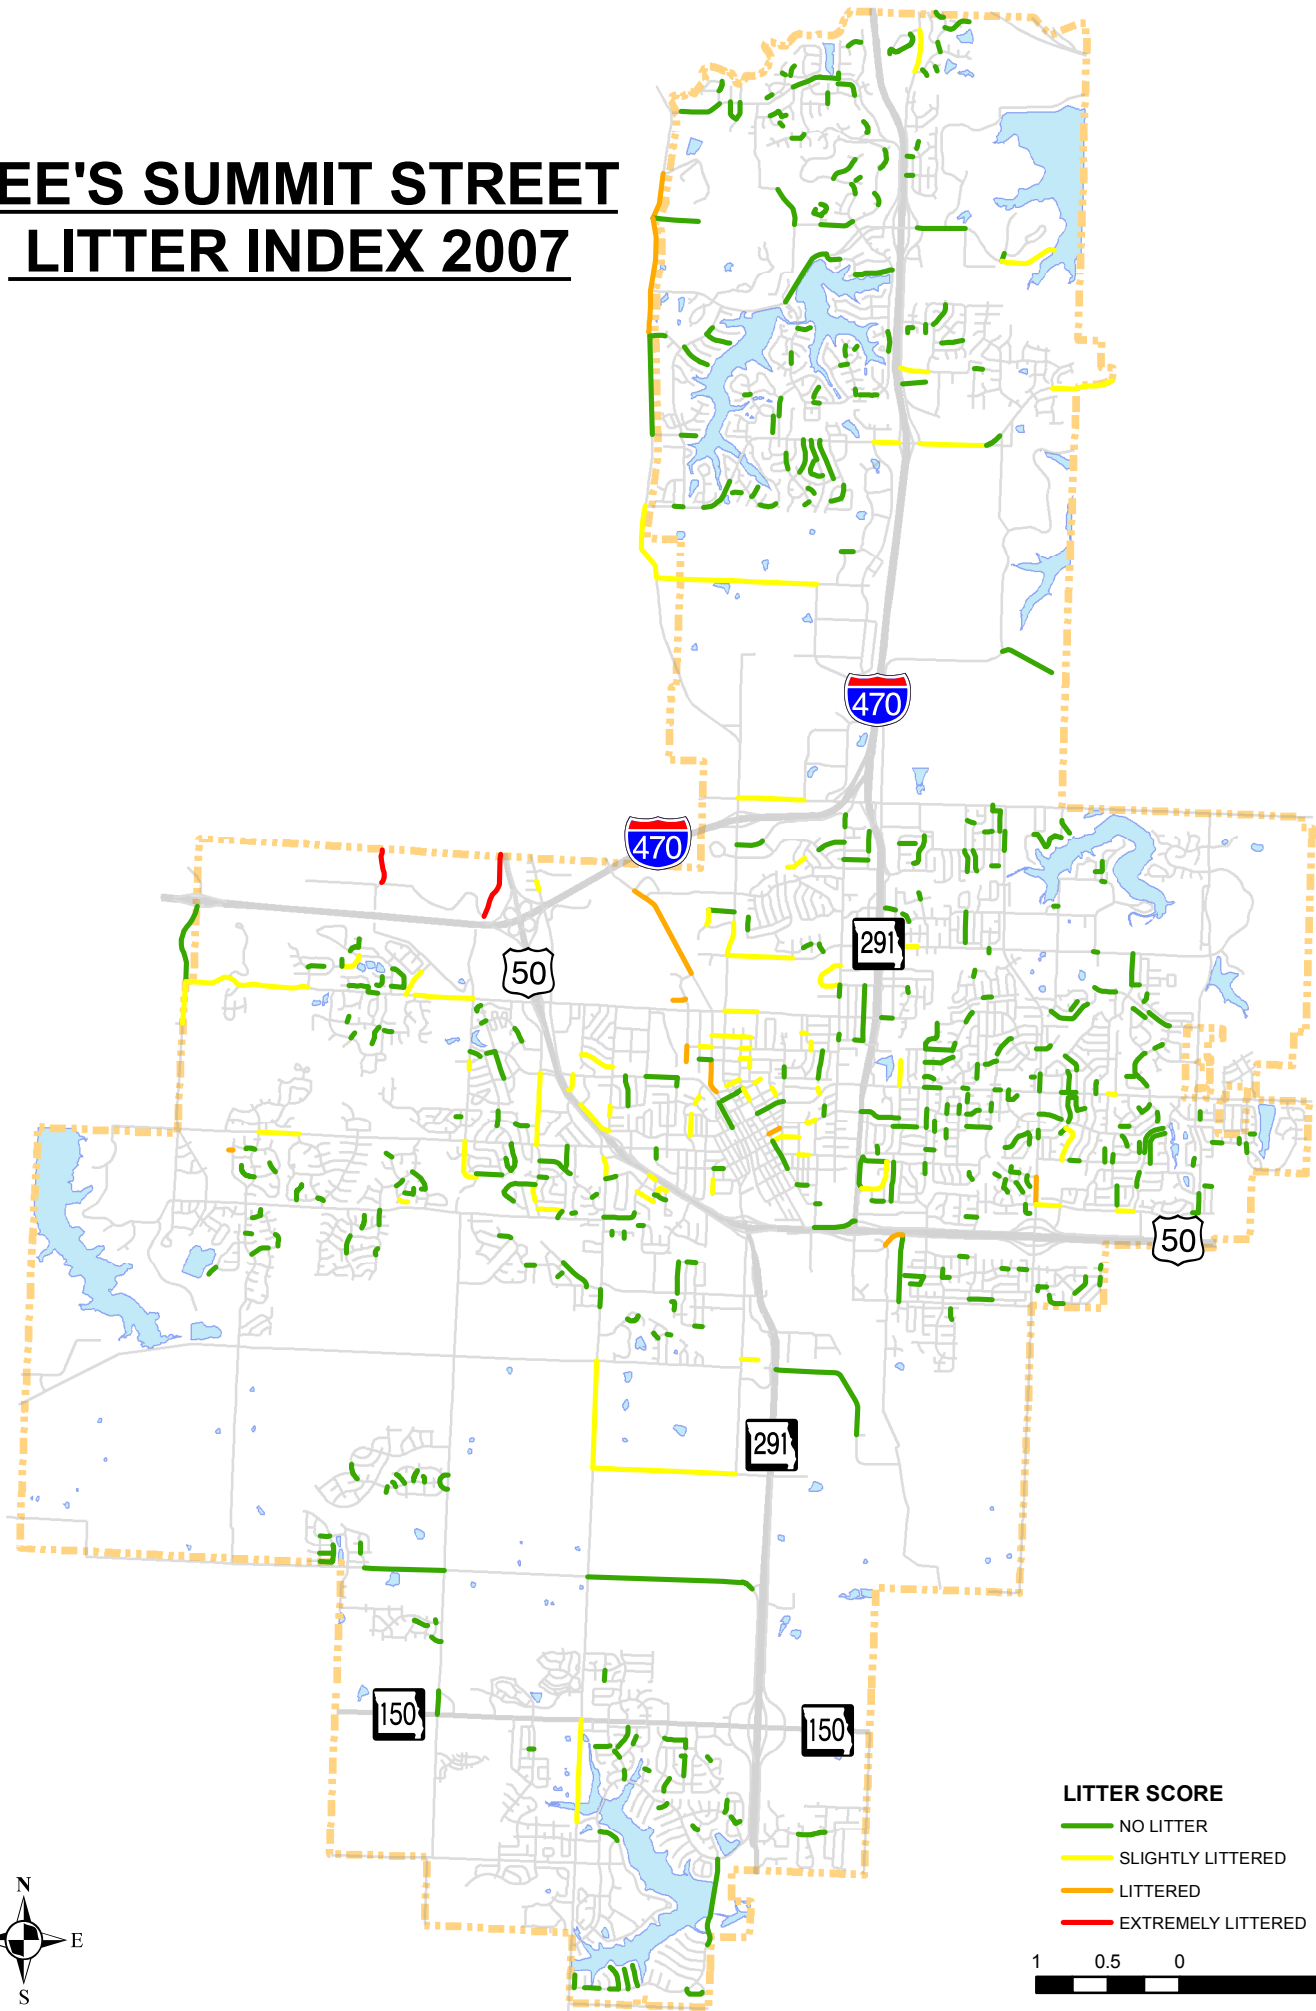

LEE'S SUMMIT STREET LITTER INDEX 2007

LITTER SCORE

- NO LITTER
- SLIGHTLY LITTERED
- LITTERED
- EXTREMELY LITTERED

1 0.5 0 1 Miles