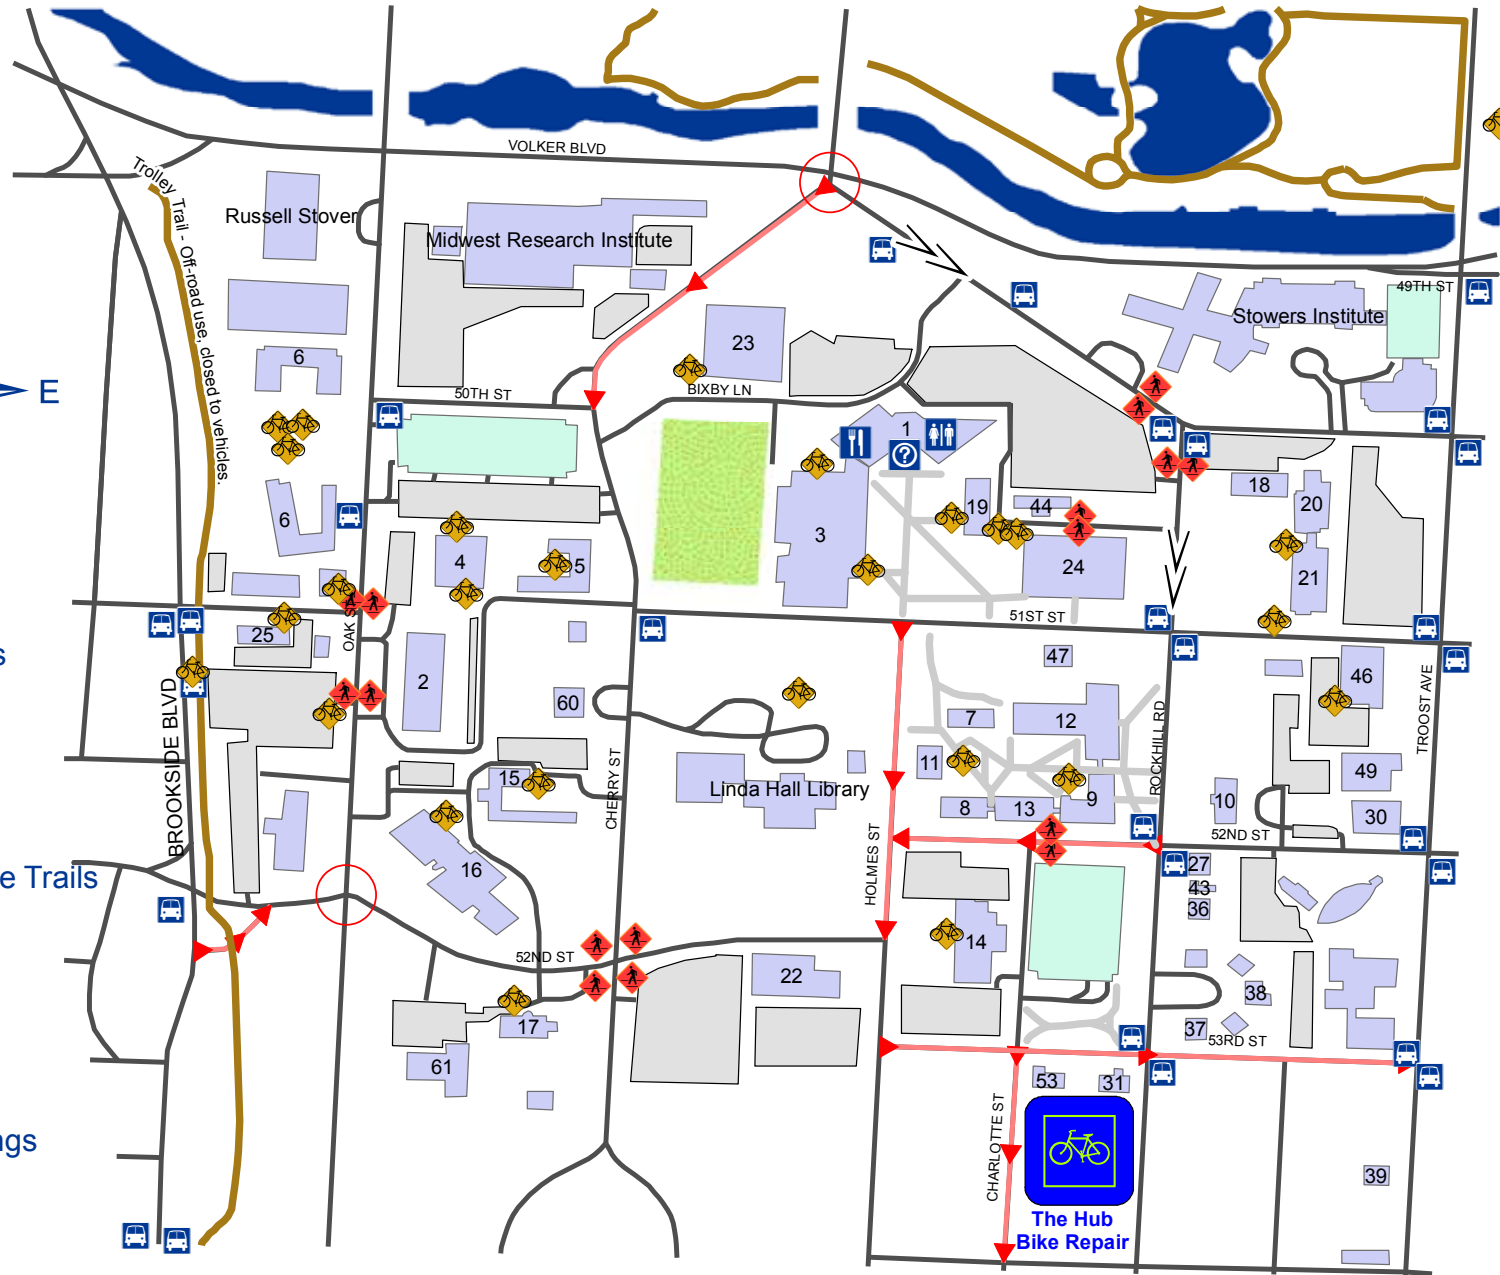

Building Directory, continued

(See map, reverse)

28. Vacant, 5301-03 Holmes St.
29. Center for Creative Studies, 5305-07 Holmes St.
30. Berkley Child and Family Development Center, 1012 E. 52nd St.
31. College of Arts and Sciences Continuing Education, 5300 Rockhill Rd. (covered by Hub)
36. Department of Criminal Justice & Criminology, 5215 Rockhill Rd.
37. African American History and Culture House, 5245 Rockhill Rd.
38. International Student Affairs, 5235 Rockhill Rd.
39. Institute for Professional Preparation, 5322 Troost Ave.
43. Research Services, 5211 Rockhill Rd.
44. CB Annex, 5014 Rockhill Rd.
46. General Services Building, 1011 E. 51st St.
47. Old Maintenance Building, 801 E. 51st St.
49. Cooling Plant, 5130 Troost Ave.
53. Music Department, 5301 Charlotte St. (covered by Hub)
60. Chancellor's Residence, 5106 Cherry St.
61. Toy and Miniature Museum, 5235 Oak St.

816 bicycle collective
www.myspace.com/the816bicyclecollective

League of American Bicyclists
www.bikeleague.org

UMKC Clean Commute is a program of Bridging The Gap in partnership with the University of Missouri - Kansas City. For more information, visit www.bridgingthegap.org.

University of Missouri-Kansas City Volker Campus Bike Map

Legend

-  Bike Caution Areas
-  Steep Roads
-  Bike Racks
-  Bus Stops
-  Off-Road, Multi-Use Trails
-  Campus Pathways
-  Food
-  Information
-  Toilets
-  Pedestrian Crossings
-  One Way Roads
-  Parking Structures
-  Parking Lots
-  Buildings