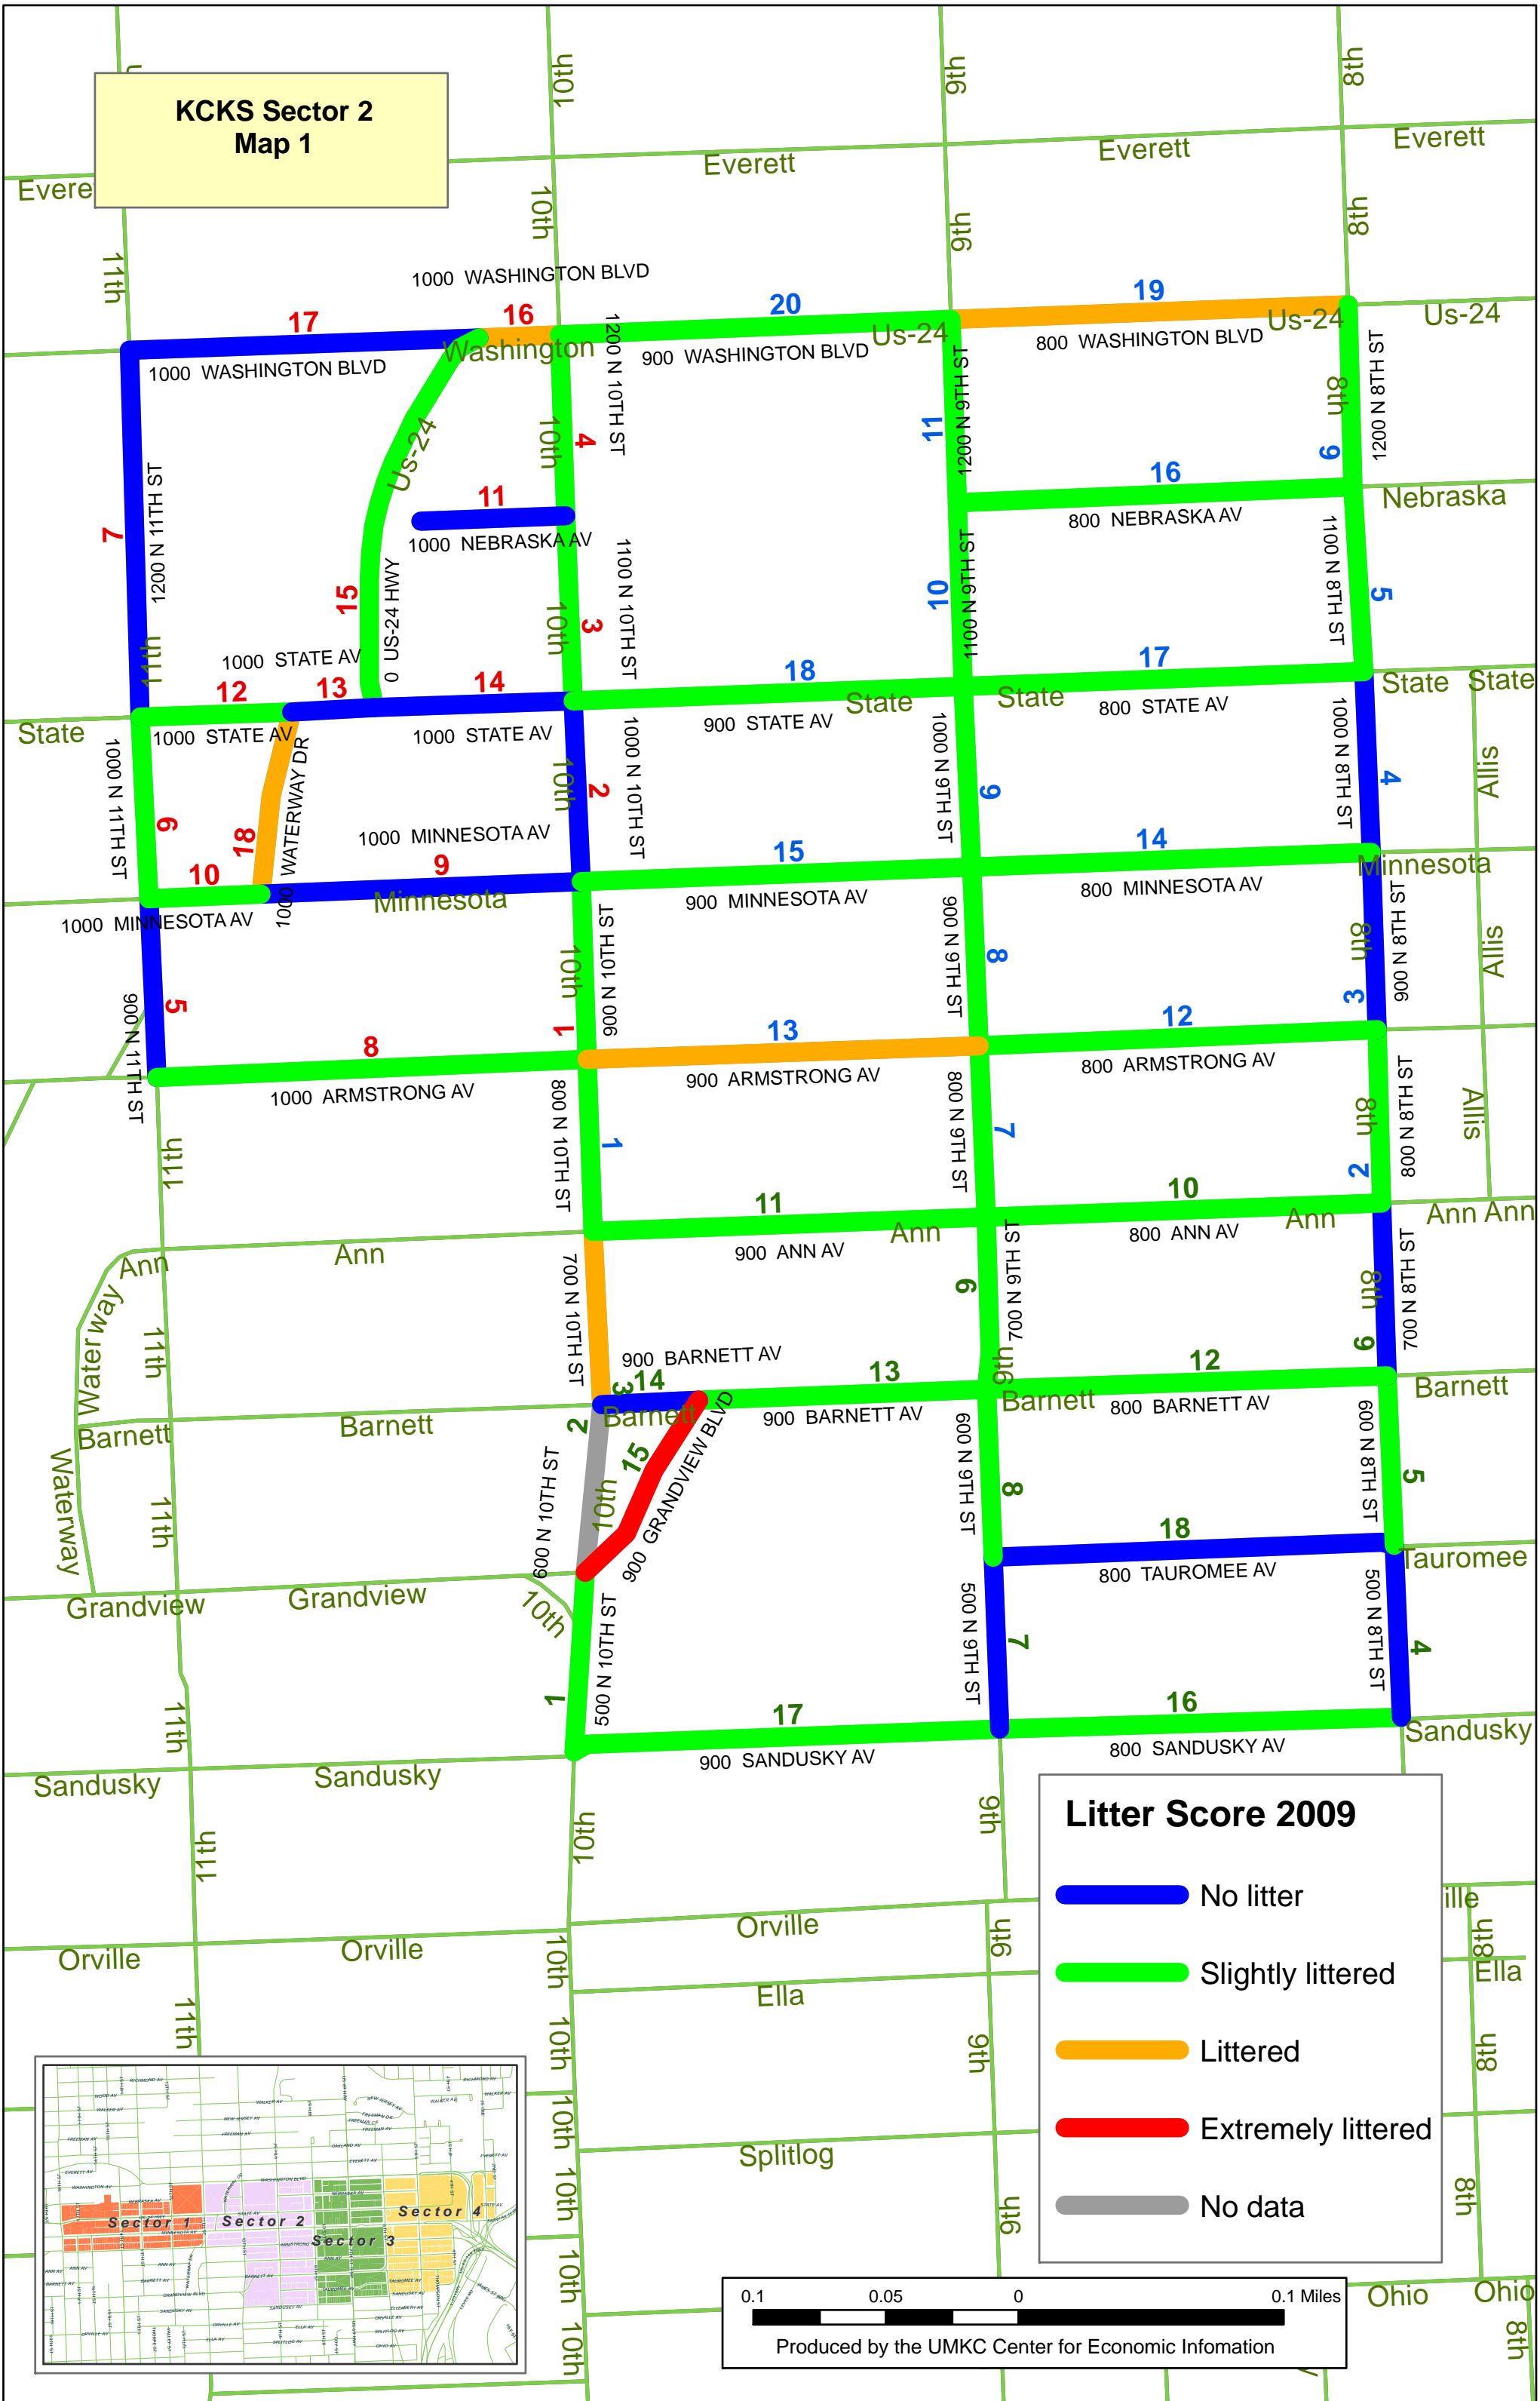

**KCKS Sector 1
Map 1**

Litter Score 2009

- █ No litter
- █ Slightly littered
- █ Littered
- █ Extremely littered
- █ No data

0.05 0.025 0 0.05 Miles

Produced by the UMKC Center for Economic Information

**KCKS Sector 2
Map 1**

Litter Score 2009

- No litter
- Slightly littered
- Littered
- Extremely littered
- No data

0.1 0.05 0 0.1 Miles

Produced by the UMKC Center for Economic Information

**KCKS Sector 3
Map 1**

Litter Score 2009

- No litter
- Slightly littered
- Littered
- Extremely littered
- No data

0.1 0.05 0 0.1 Miles
Produced by the UMKC Center for Economic Information

KCKS Sector 4 Map

2009 Litter Score

- █ No litter
- █ Slightly littered
- █ Littered
- █ Extremely littered
- █ No data

0.1 0.05 0 0.1 Miles
 Produced by the UMKC Center for Economic Information