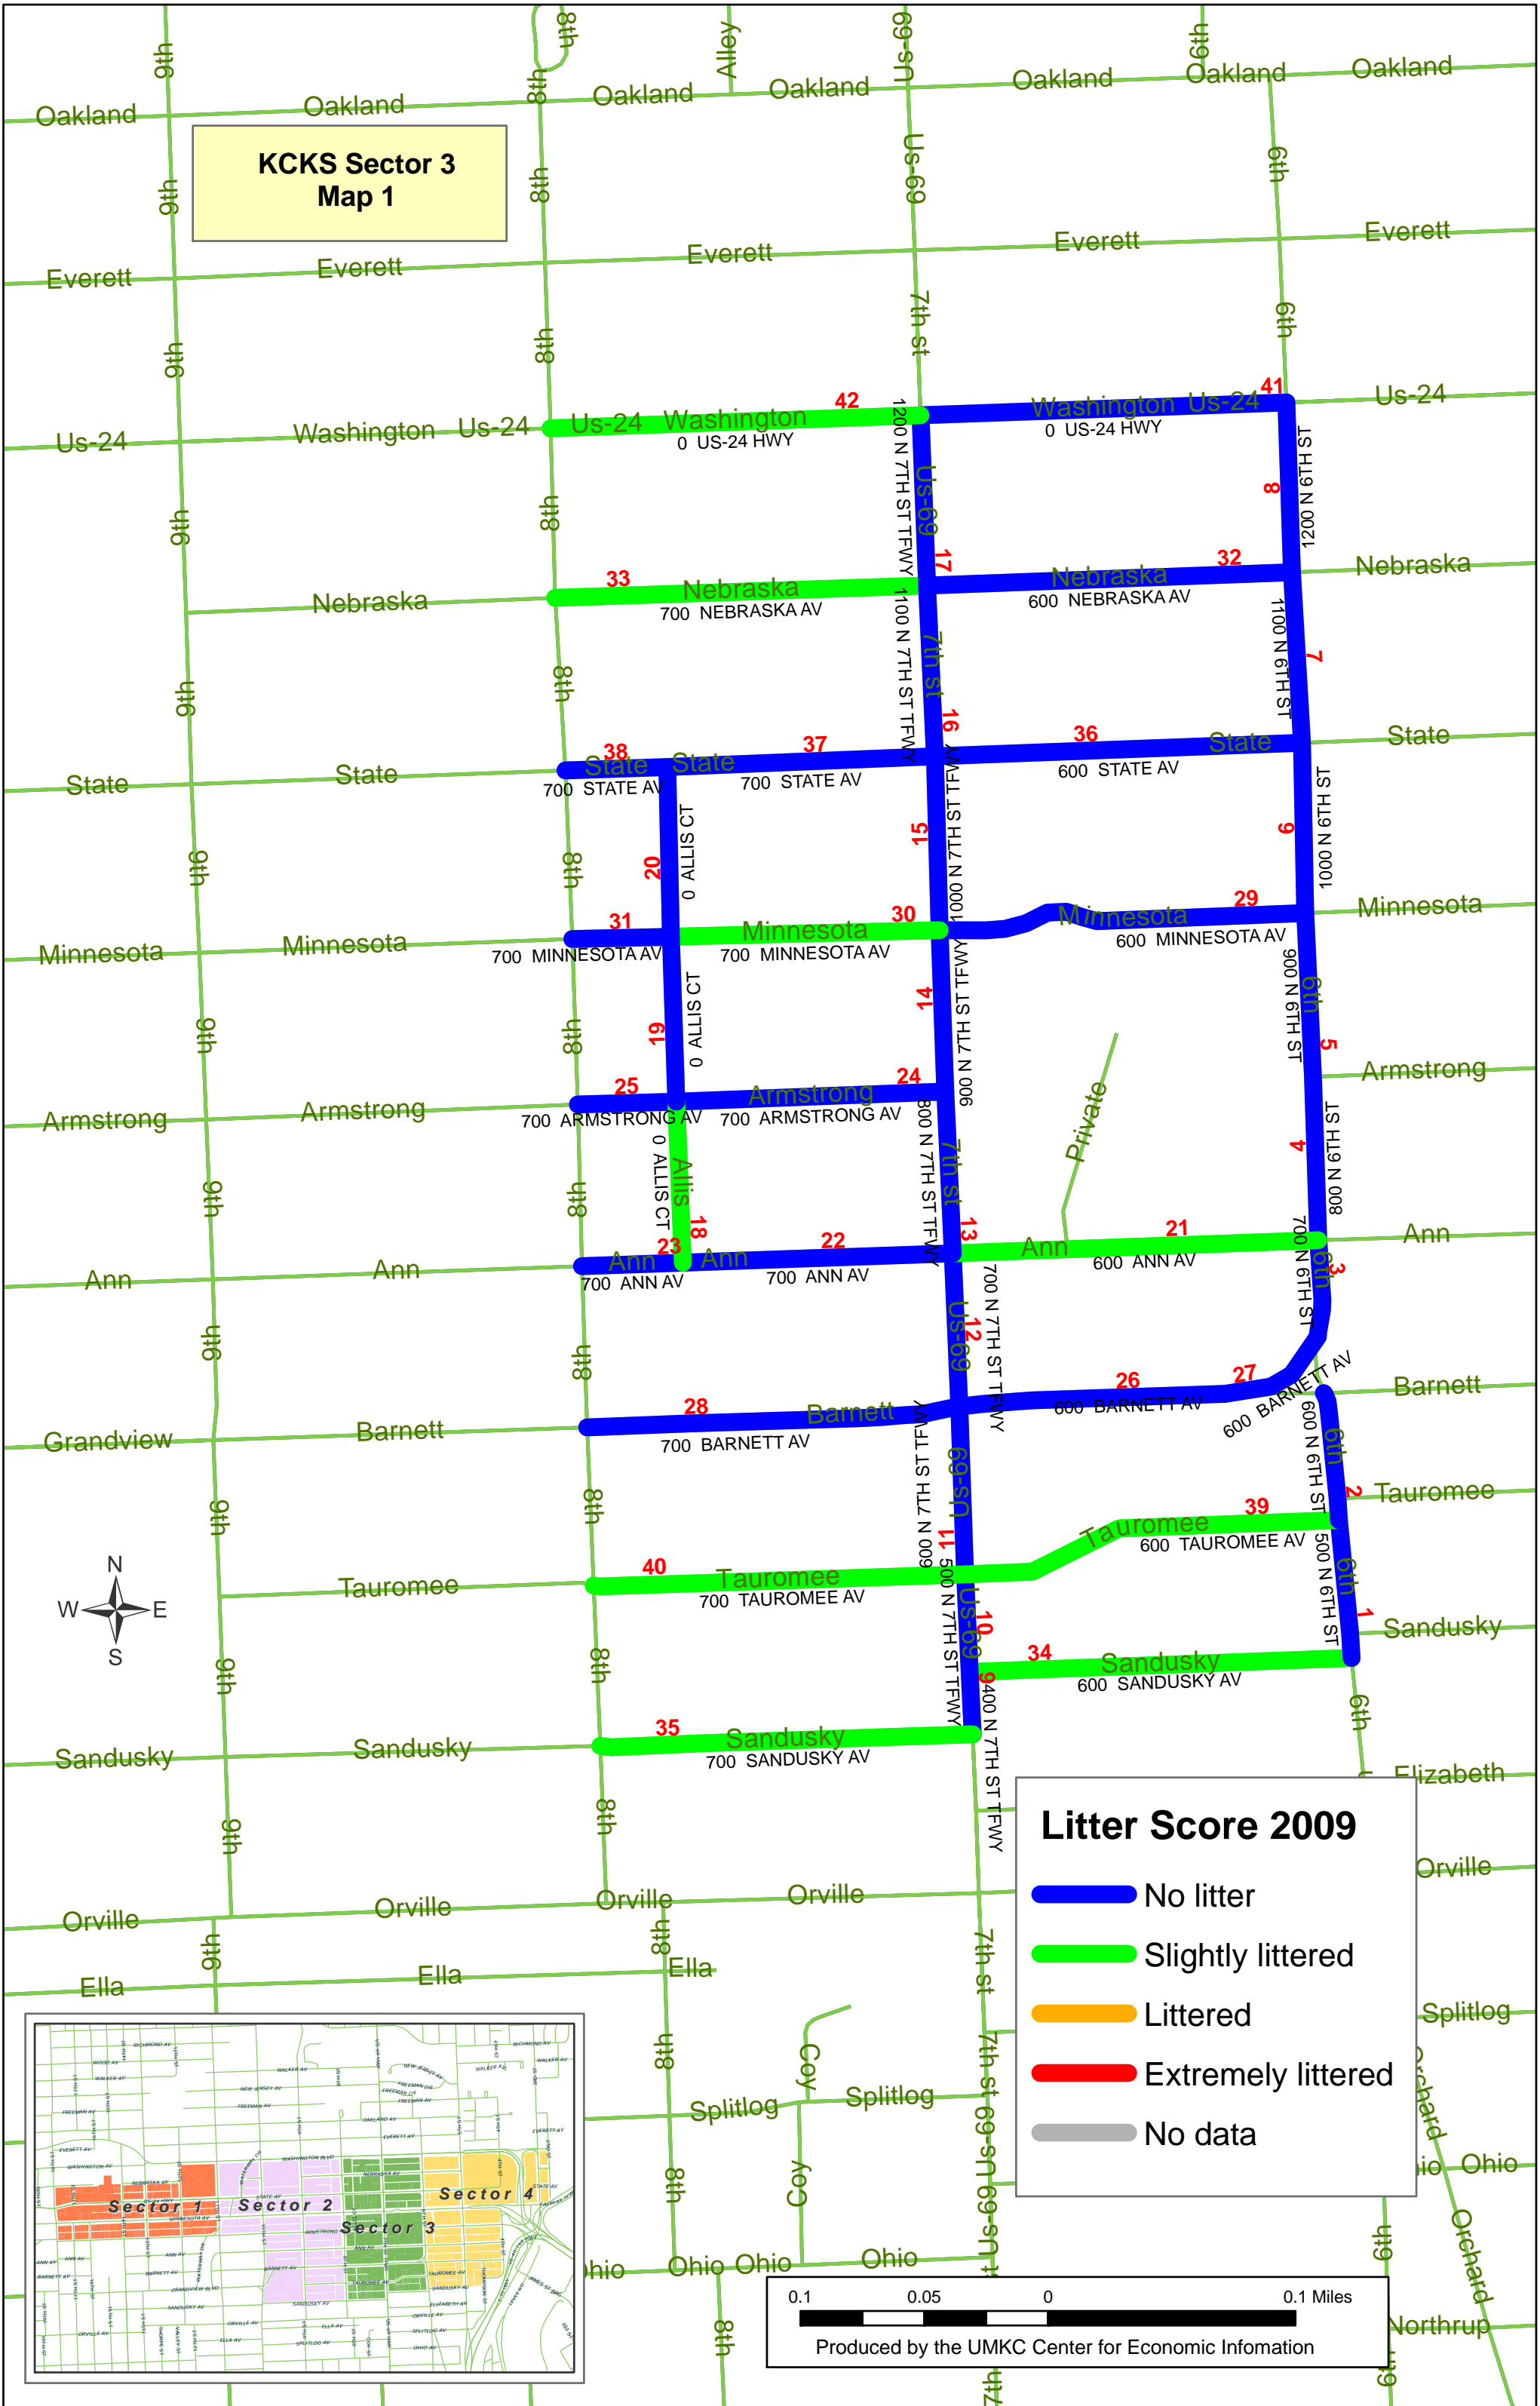

**KCKS Sector 1
Map 1**

Litter Score 2009

- █ No litter
- █ Slightly littered
- █ Littered
- █ Extremely littered
- █ No data

0.05 0.025 0 0.05 Miles

Produced by the UMKC Center for Economic Information

**KCKS Sector 2
Map 1**

Litter Score 2009

- No litter
- Slightly littered
- Littered
- Extremely littered
- No data

0.1 0.05 0 0.1 Miles

Produced by the UMKC Center for Economic Information

**KCKS Sector 3
Map 1**

Litter Score 2009

- No litter
- Slightly littered
- Littered
- Extremely littered
- No data

0.1 0.05 0 0.1 Miles
Produced by the UMKC Center for Economic Information

KCKS Sector 4 Map

2009 Litter Score

- █ No litter
- █ Slightly littered
- █ Littered
- █ Extremely littered
- █ No data

0.1 0.05 0 0.1 Miles
 Produced by the UMKC Center for Economic Information