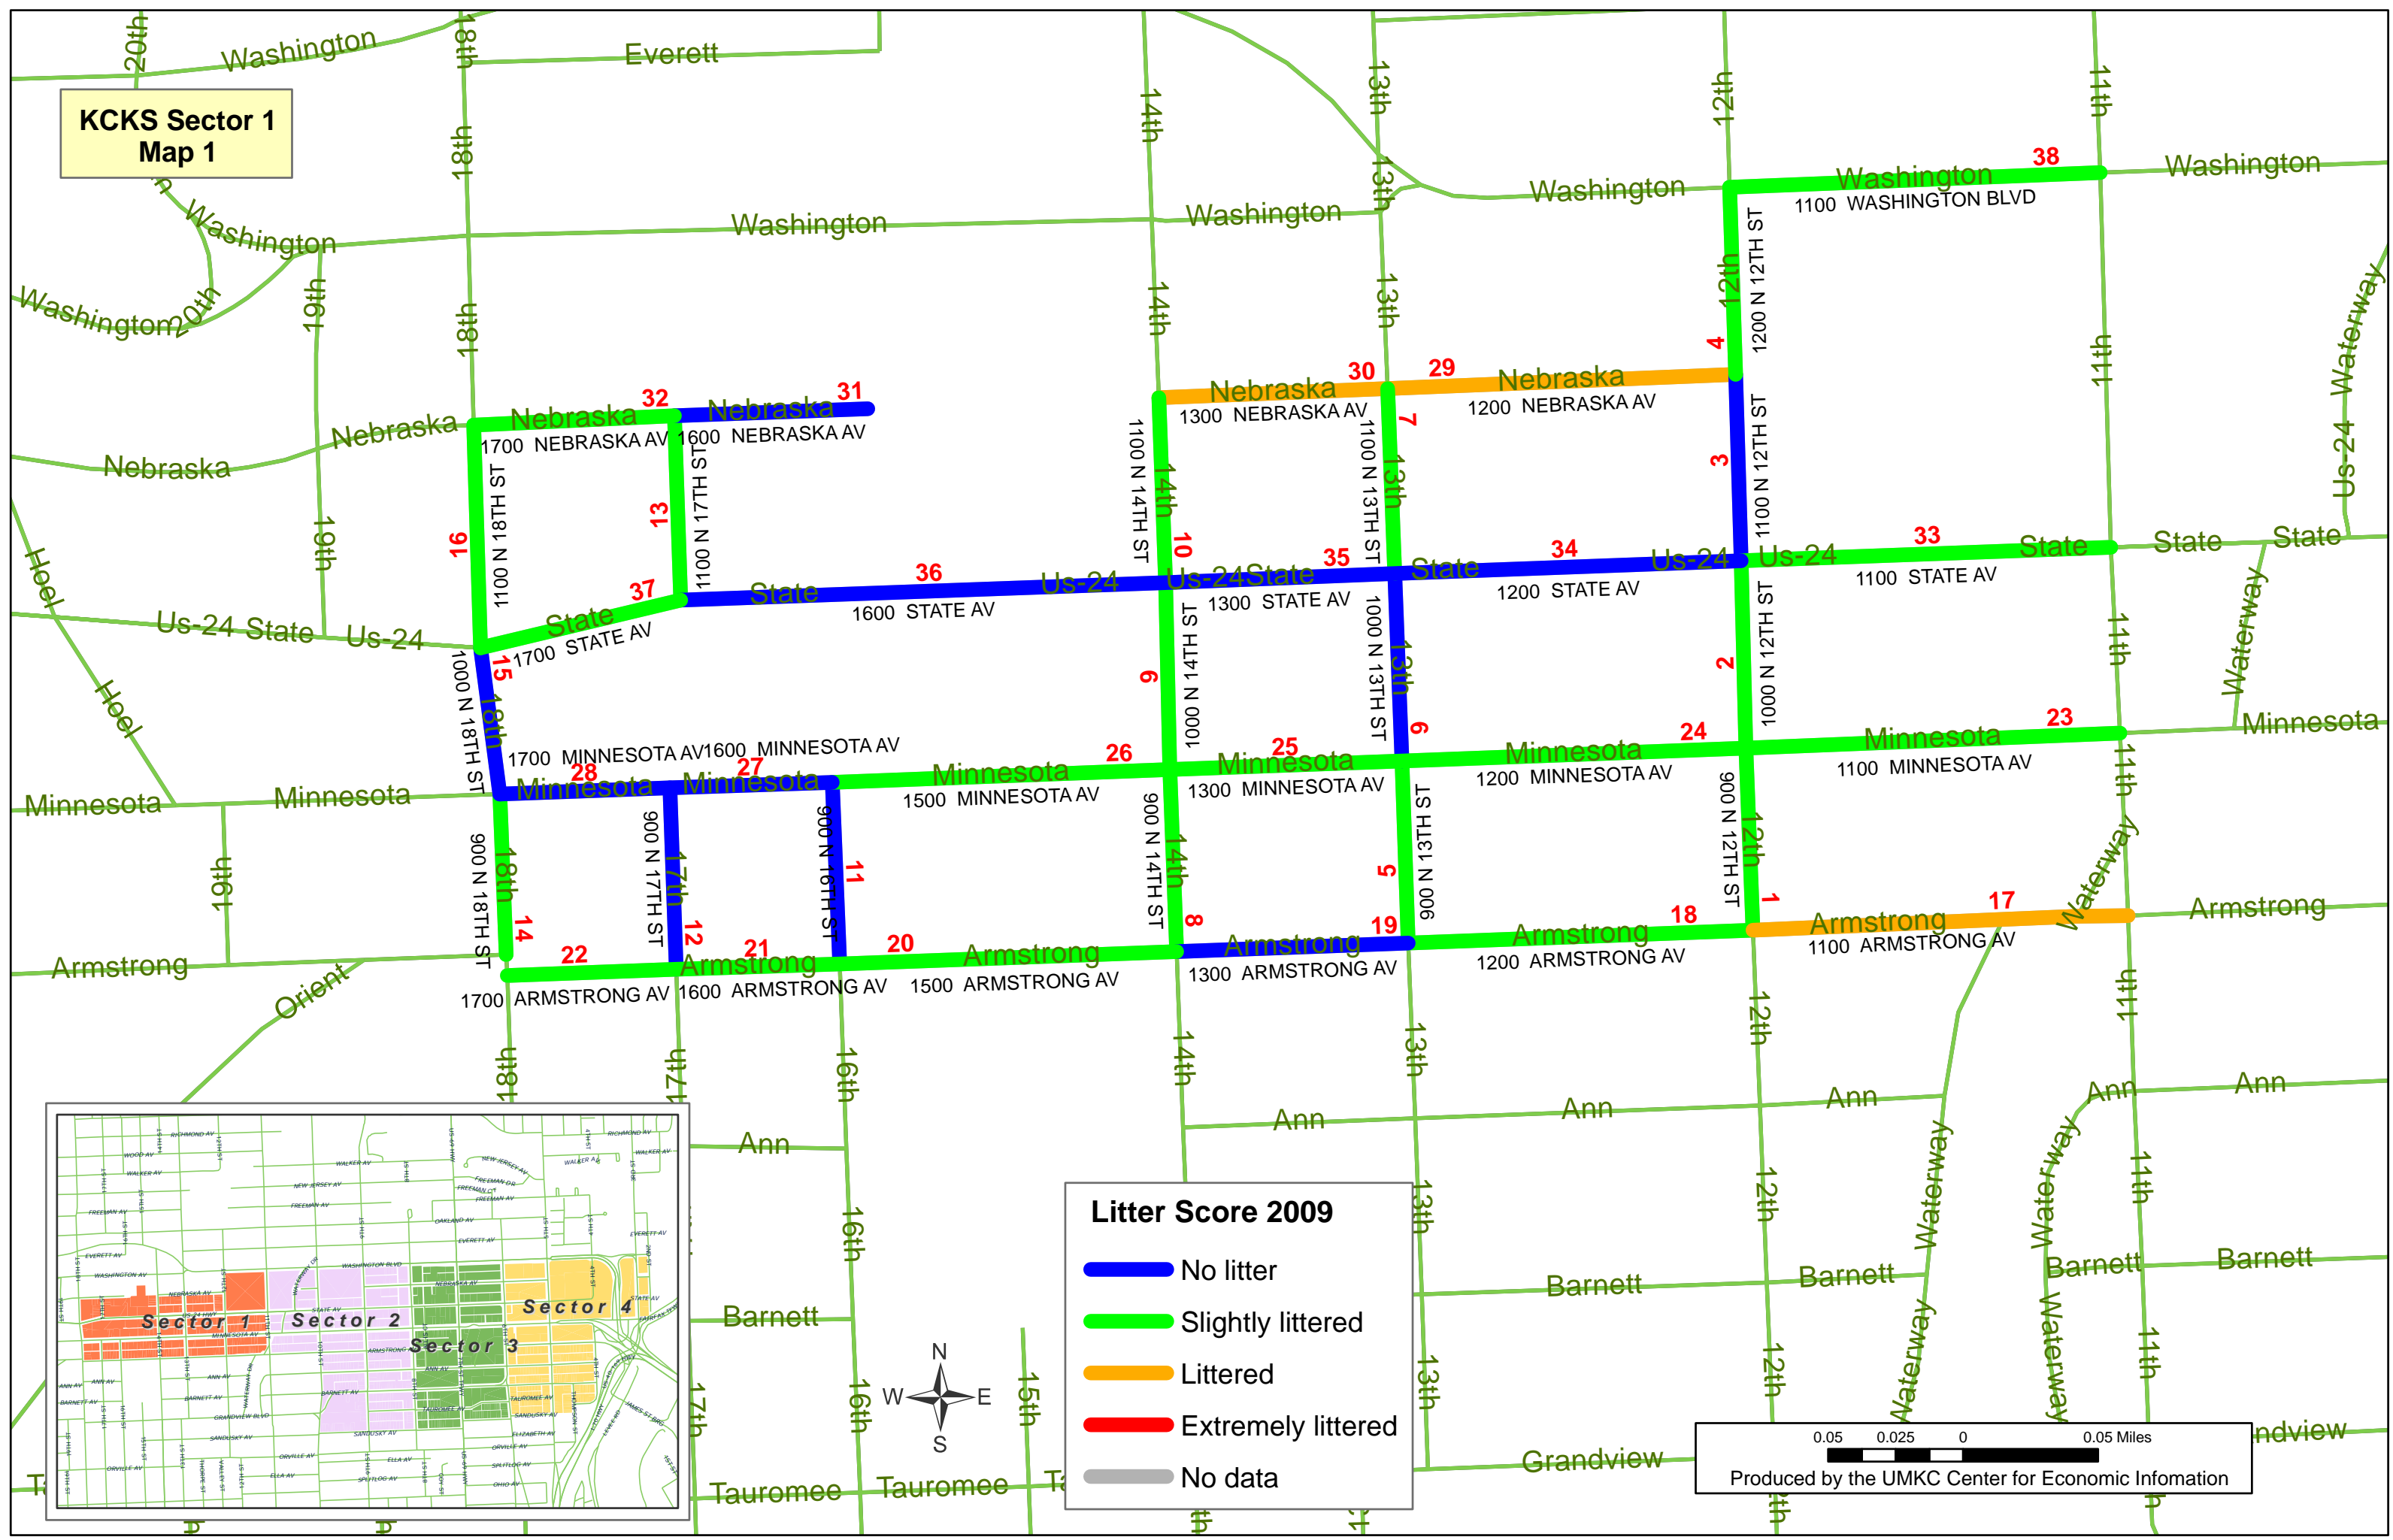

**KCKS Sector 1
Map 1**

Litter Score 2009

- █ No litter
- █ Slightly littered
- █ Littered
- █ Extremely littered
- █ No data

0.05 0.025 0 0.05 Miles

Produced by the UMKC Center for Economic Information

**KCKS Sector 2
Map 1**

Litter Score 2009

- No litter
- Slightly littered
- Littered
- Extremely littered
- No data

0.1 0.05 0 0.1 Miles

Produced by the UMKC Center for Economic Information

**KCKS Sector 3
Map 1**

Litter Score 2009

- No litter
- Slightly littered
- Littered
- Extremely littered
- No data

0.1 0.05 0 0.1 Miles
Produced by the UMKC Center for Economic Information

KCKS Sector 4 Map

2009 Litter Score

- █ No litter
- █ Slightly littered
- █ Littered
- █ Extremely littered
- █ No data

0.1 0.05 0 0.1 Miles
 Produced by the UMKC Center for Economic Information