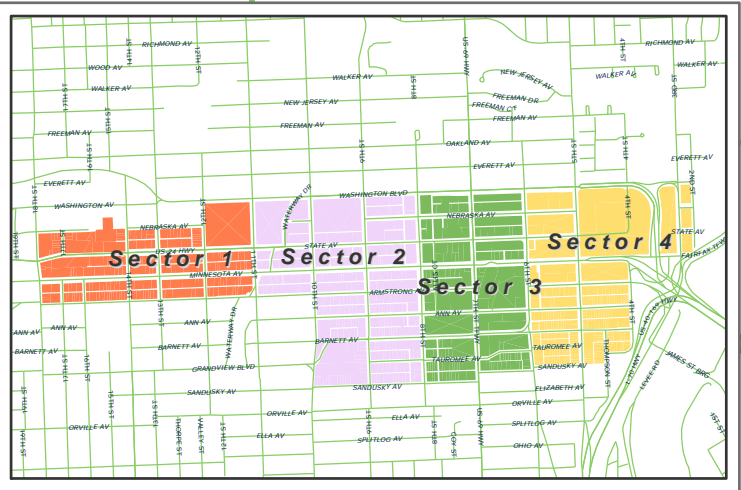

**KCKS Sector 1
Map 1**

Litter Score 2009

- █ No litter
- █ Slightly littered
- █ Littered
- █ Extremely littered
- █ No data

0.05 0.025 0 0.05 Miles

Produced by the UMKC Center for Economic Information

**KCKS Sector 2
Map 1**

Litter Score 2009

- No litter
- Slightly littered
- Littered
- Extremely littered
- No data

0.1 0.05 0 0.1 Miles

Produced by the UMKC Center for Economic Information

**KCKS Sector 3
Map 1**

Litter Score 2009

- No litter
- Slightly littered
- Littered
- Extremely littered
- No data

0.1 0.05 0 0.1 Miles
Produced by the UMKC Center for Economic Information

KCKS Sector 4 Map

2009 Litter Score

- █ No litter
- █ Slightly littered
- █ Littered
- █ Extremely littered
- █ No data