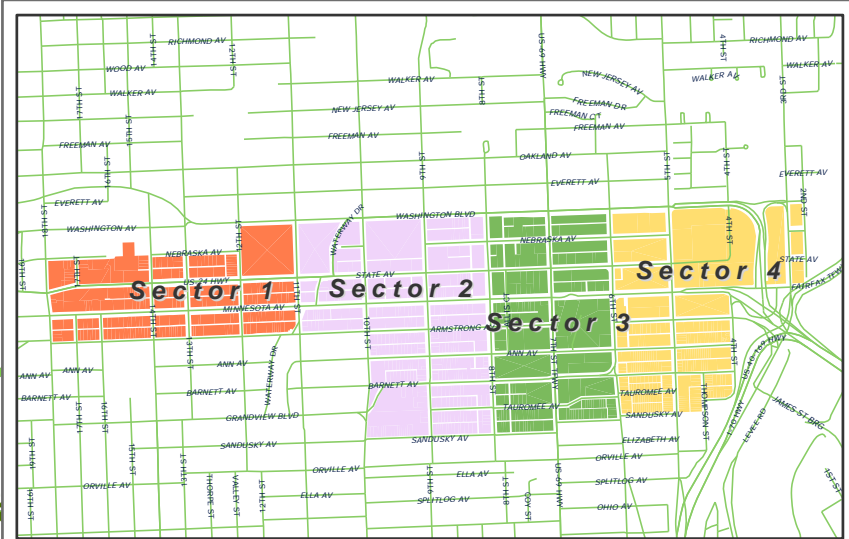

**KCKS Sector 1
Map 1**

Litter Score 2009

- █ No litter
- █ Slightly littered
- █ Littered
- █ Extremely littered
- █ No data

0.05 0.025 0 0.05 Miles

Produced by the UMKC Center for Economic Information

**KCKS Sector 2
Map 1**

Litter Score 2009

- No litter
- Slightly littered
- Littered
- Extremely littered
- No data

0.1 0.05 0 0.1 Miles

Produced by the UMKC Center for Economic Information

**KCKS Sector 3
Map 1**

Litter Score 2009

- No litter
- Slightly littered
- Littered
- Extremely littered
- No data

0.1 0.05 0 0.1 Miles
Produced by the UMKC Center for Economic Information

KCKS Sector 4 Map

2009 Litter Score

- █ No litter
- █ Slightly littered
- █ Littered
- █ Extremely littered
- █ No data