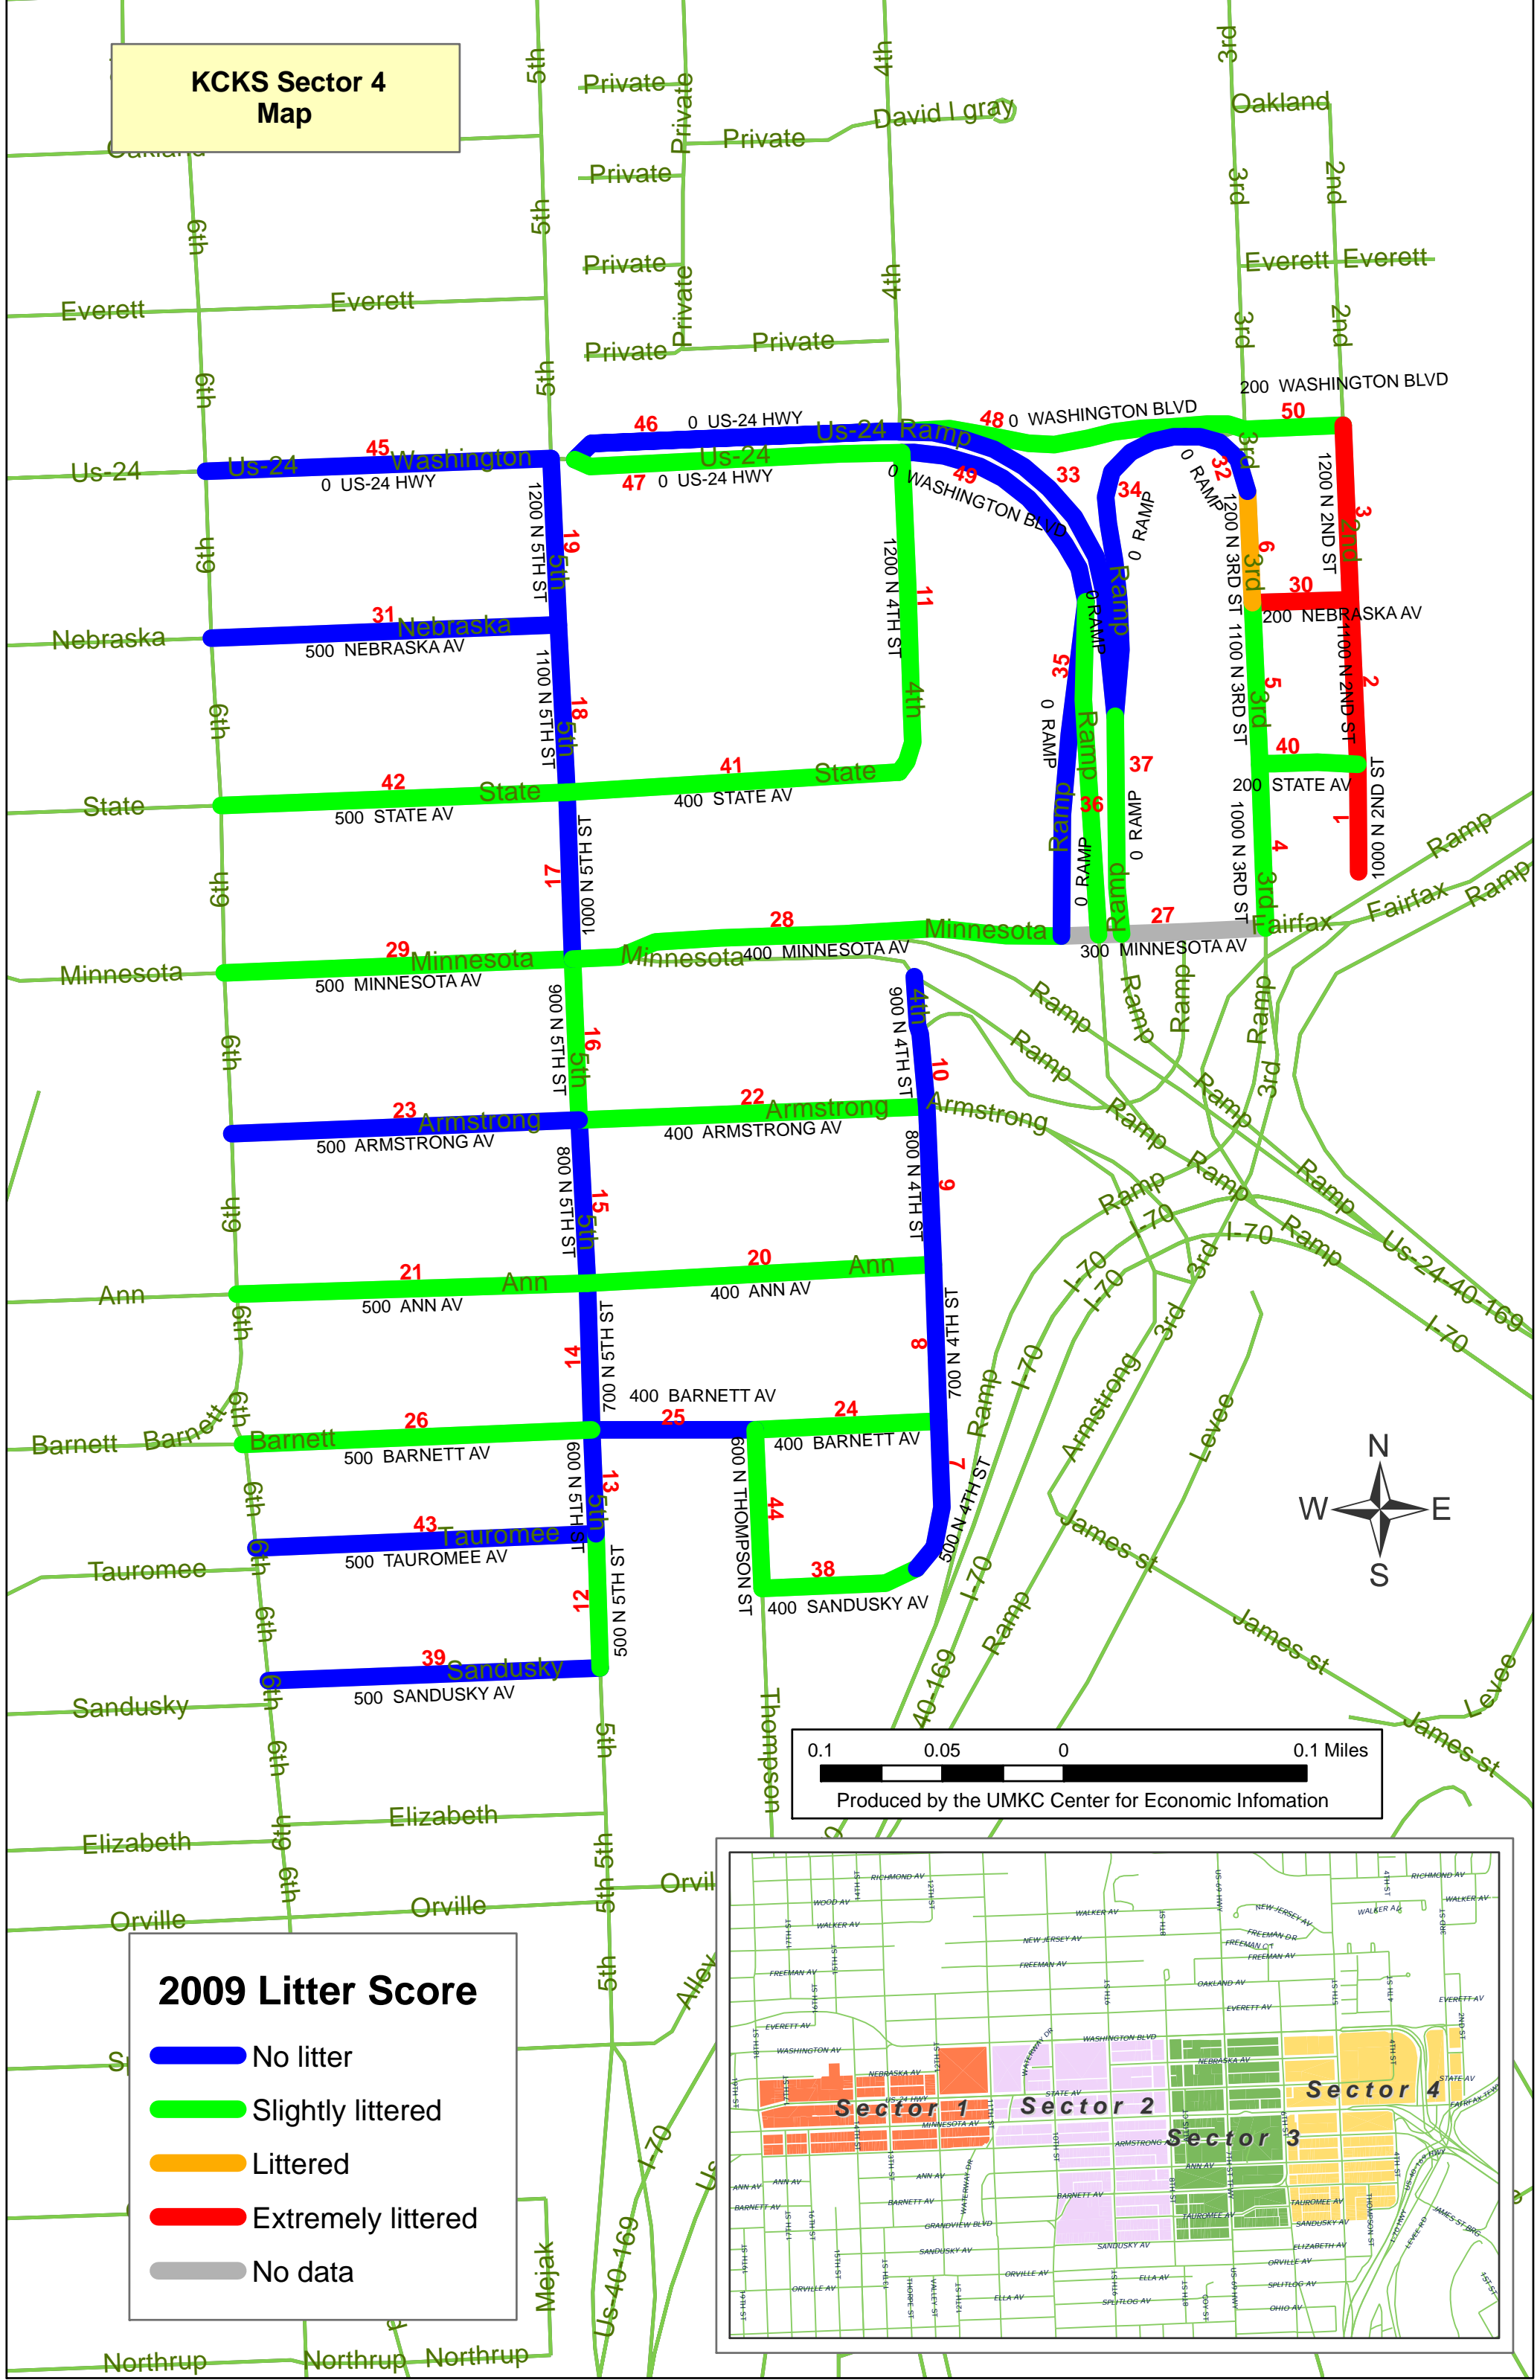

**KCKS Sector 1
Map 1**

Litter Score 2009

- █ No litter
- █ Slightly littered
- █ Littered
- █ Extremely littered
- █ No data

0.05 0.025 0 0.05 Miles

Produced by the UMKC Center for Economic Information

**KCKS Sector 2
Map 1**

Litter Score 2009

- No litter
- Slightly littered
- Littered
- Extremely littered
- No data

0.1 0.05 0 0.1 Miles

Produced by the UMKC Center for Economic Information

**KCKS Sector 3
Map 1**

Litter Score 2009

- No litter
- Slightly littered
- Littered
- Extremely littered
- No data

0.1 0.05 0 0.1 Miles
Produced by the UMKC Center for Economic Information

KCKS Sector 4 Map

2009 Litter Score

- █ No litter
- █ Slightly littered
- █ Littered
- █ Extremely littered
- █ No data

0.1 0.05 0 0.1 Miles
 Produced by the UMKC Center for Economic Information