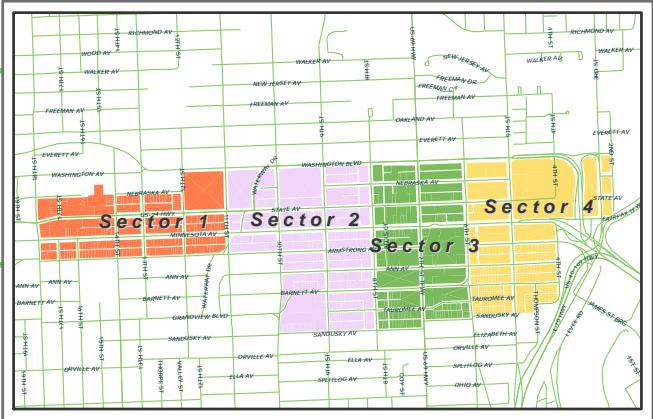

**KCKS Sector 1
Map 1**

Litter Score 2009

- █ No litter
- █ Slightly littered
- █ Littered
- █ Extremely littered
- █ No data

0.05 0.025 0 0.05 Miles

Produced by the UMKC Center for Economic Information

**KCKS Sector 2
Map 1**

Litter Score 2009

- No litter
- Slightly littered
- Littered
- Extremely littered
- No data

0.1 0.05 0 0.1 Miles

Produced by the UMKC Center for Economic Information

**KCKS Sector 3
Map 1**

Litter Score 2009

- No litter
- Slightly littered
- Littered
- Extremely littered
- No data

0.1 0.05 0 0.1 Miles
Produced by the UMKC Center for Economic Information

KCKS Sector 4 Map

2009 Litter Score

- █ No litter
- █ Slightly littered
- █ Littered
- █ Extremely littered
- █ No data